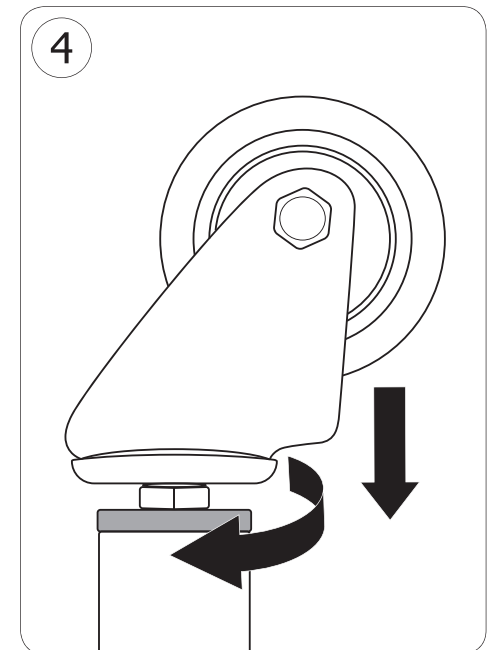

HC847_A4_V1_171030