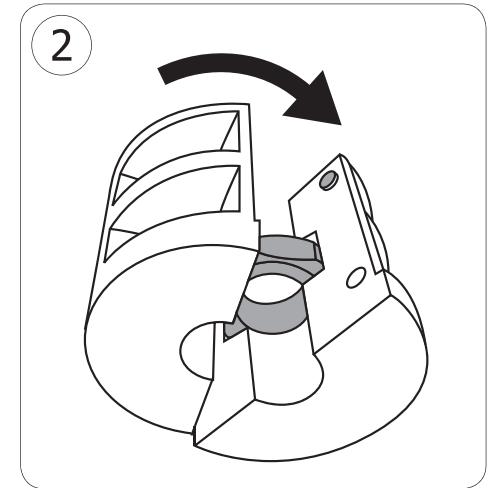

HC847_A4_V1_171030