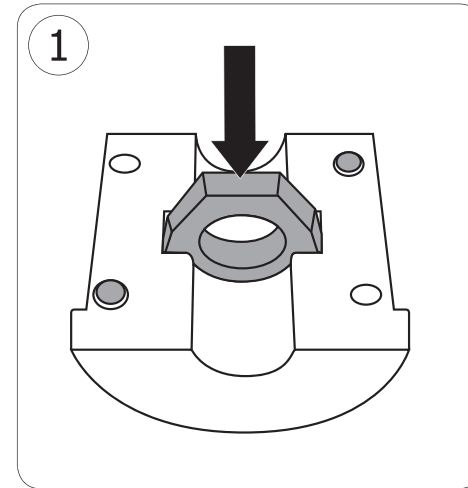

HC847_A4_V1_171030