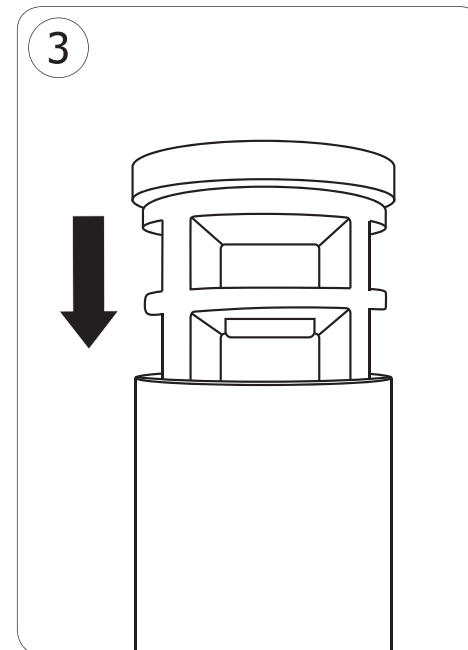

HC847_A4_V1_171030