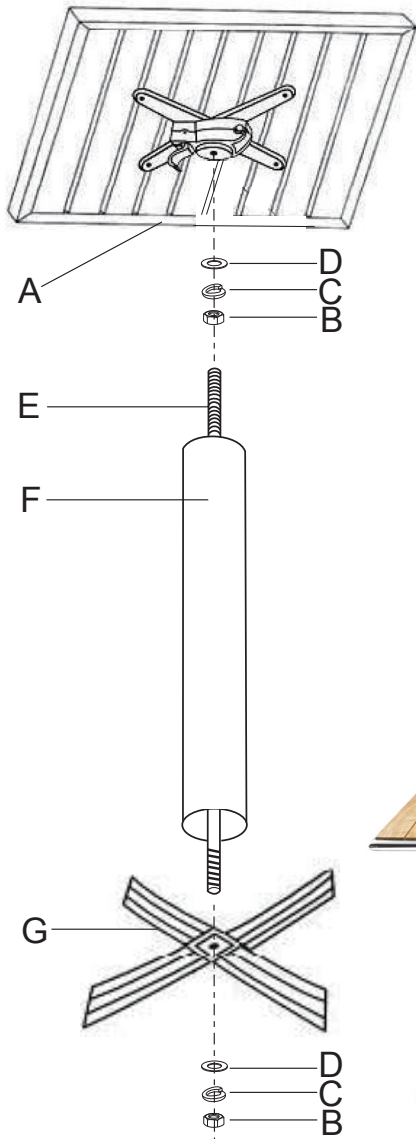

# BOLERO

## GK991: Ash Flip Top Square Bistro Table 600mm

#### Packed parts:

A		1 x table top
B		2 x nut
C		2 x spring
D		2 x washer
E		1 x threaded bar
F		1 x Aluminium tube
G		1 x table base

Assembly tool:

	1 x spanner
	1 x socket spanner

**Important!**  
Before assembly, carefully  
remove all packaging and  
ensure all parts are present.  
Please periodically check  
and tighten fixings.