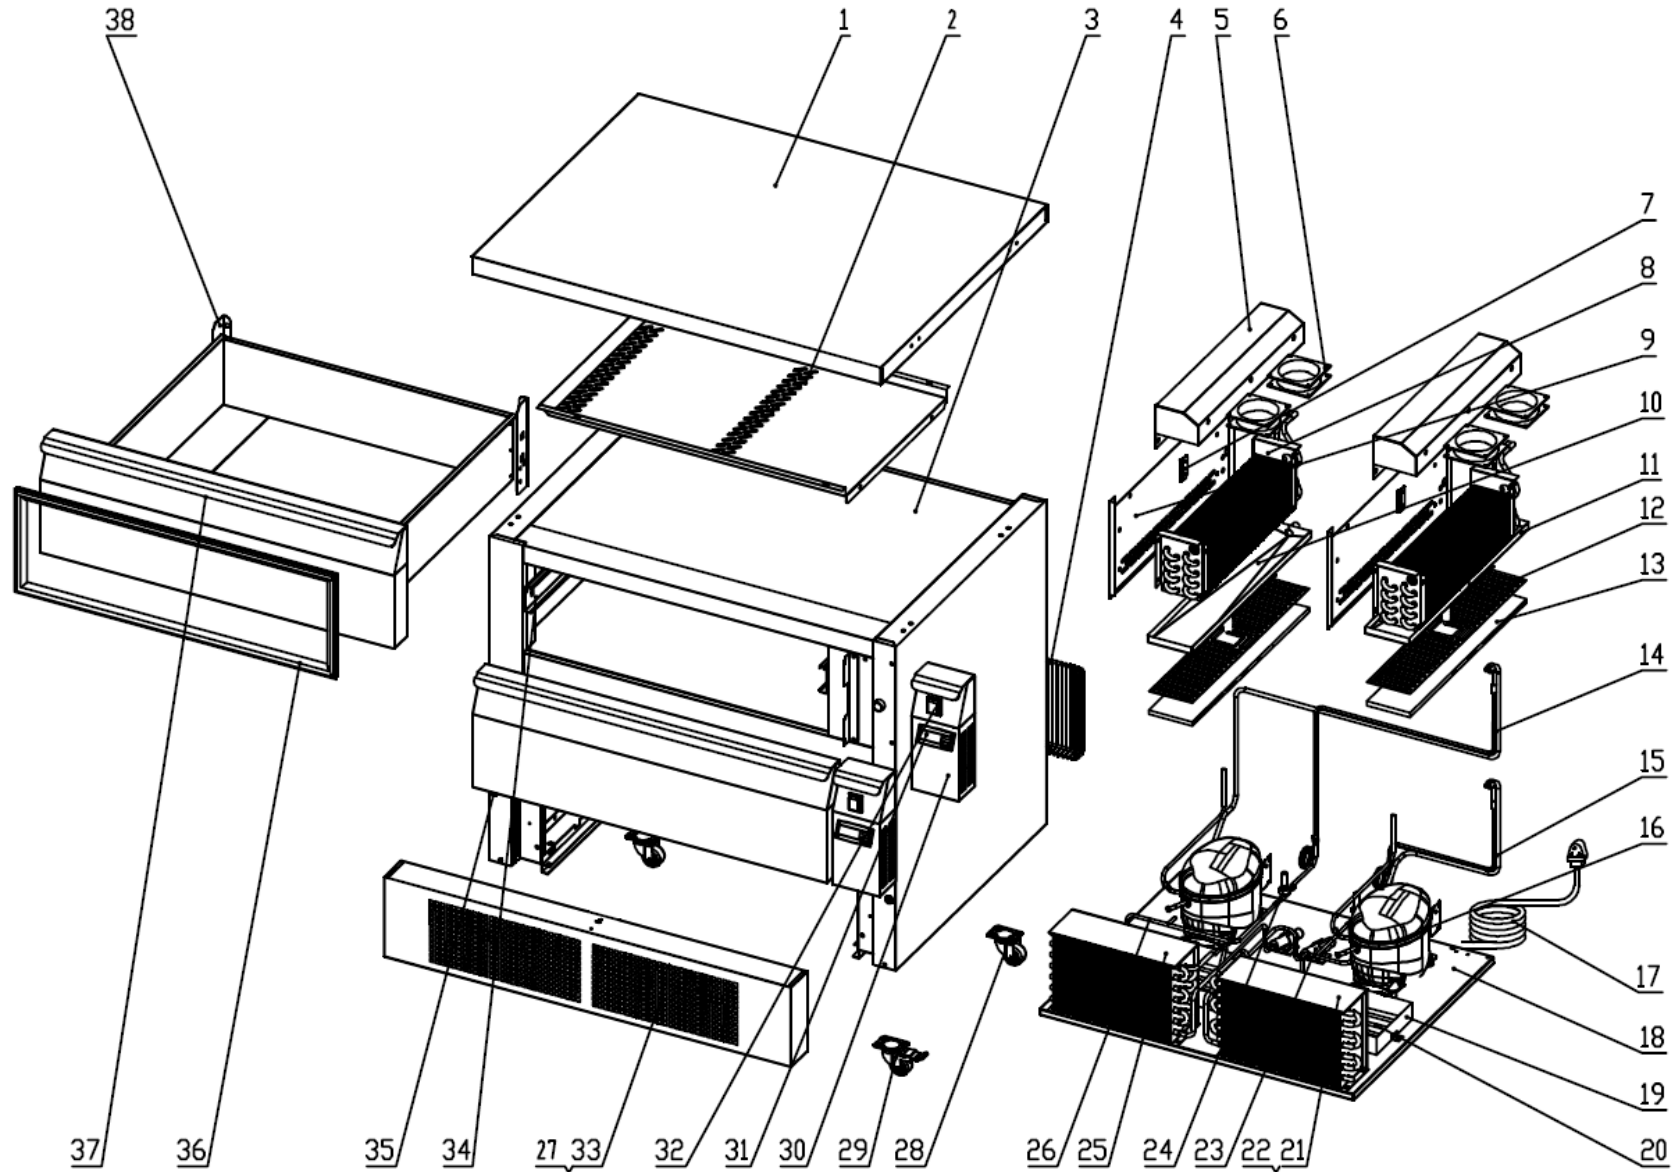

Exploded diagram and spare parts list

For machines with – DA996-02

[Click](#)

From 5085665-UK(9032148-9032158)

For machines with – DA996

[Click](#)

Prior to 5085665-UK(9032148-9032158)

Machine	Explode	Code	Description
DA996 Polar Double Drawer Counter Fridge/Freezer 2xGN	1		Top
DA996 Polar Double Drawer Counter Fridge/Freezer 2xGN	2		Air Flow Conduct Board
DA996 Polar Double Drawer Counter Fridge/Freezer 2xGN	3		Body
DA996 Polar Double Drawer Counter Fridge/Freezer 2xGN	4		Unite Room Grills
DA996 Polar Double Drawer Counter Fridge/Freezer 2xGN	5		The Fan Support
DA996 Polar Double Drawer Counter Fridge/Freezer 2xGN	6	AH333	Circle Fan
DA996 Polar Double Drawer Counter Fridge/Freezer 2xGN	7	AK128	Sensor Fixed box
DA996 Polar Double Drawer Counter Fridge/Freezer 2xGN	8	AK129	Evaporator
DA996 Polar Double Drawer Counter Fridge/Freezer 2xGN	9		Evaporator Cover
DA996 Polar Double Drawer Counter Fridge/Freezer 2xGN	10	AK072	Water Pan
DA996 Polar Double Drawer Counter Fridge/Freezer 2xGN	11	AK062	Water Pan
DA996 Polar Double Drawer Counter Fridge/Freezer 2xGN	13		Heat Preservation Foam
DA996 Polar Double Drawer Counter Fridge/Freezer 2xGN	14		Connecting Pipe Group
DA996 Polar Double Drawer Counter Fridge/Freezer 2xGN	15		Connecting Pipe Group
DA996 Polar Double Drawer Counter Fridge/Freezer 2xGN	16	AG569	Compressor (R290)
DA996 Polar Double Drawer Counter Fridge/Freezer 2xGN	17	AG554	Plug
DA996 Polar Double Drawer Counter Fridge/Freezer 2xGN	18		Unit Board
DA996 Polar Double Drawer Counter Fridge/Freezer 2xGN	19	AE803	Water Pan
DA996 Polar Double Drawer Counter Fridge/Freezer 2xGN	20		Discharge Pipe
DA996 Polar Double Drawer Counter Fridge/Freezer 2xGN	21	AK065	Right Condenser
DA996 Polar Double Drawer Counter Fridge/Freezer 2xGN	22	AK066	Condenser Fan
DA996 Polar Double Drawer Counter Fridge/Freezer 2xGN	23	AB120	Filter Drier
DA996 Polar Double Drawer Counter Fridge/Freezer 2xGN	25	AK073	Left Condenser
DA996 Polar Double Drawer Counter Fridge/Freezer 2xGN	26		Discharge Pipe
DA996 Polar Double Drawer Counter Fridge/Freezer 2xGN	27	AK067	Filter
DA996 Polar Double Drawer Counter Fridge/Freezer 2xGN	28	AK068	Standard Castor
DA996 Polar Double Drawer Counter Fridge/Freezer 2xGN	29		Braked Castor
DA996 Polar Double Drawer Counter Fridge/Freezer 2xGN	30	AK069	Front Panel
DA996 Polar Double Drawer Counter Fridge/Freezer 2xGN	31	AB308	Main Switch
DA996 Polar Double Drawer Counter Fridge/Freezer 2xGN	32	AK130	Thermostat
DA996 Polar Double Drawer Counter Fridge/Freezer 2xGN	33		Down Front Panel
DA996 Polar Double Drawer Counter Fridge/Freezer 2xGN	34	AK070	Guide Left & Right
DA996 Polar Double Drawer Counter Fridge/Freezer 2xGN	35		Support Tray Nut
DA996 Polar Double Drawer Counter Fridge/Freezer 2xGN	36	AJ793	Drawer Gasket
DA996 Polar Double Drawer Counter Fridge/Freezer 2xGN	37	AK074	Drawer
DA996 Polar Double Drawer Counter Fridge/Freezer 2xGN	38		Back Support
DA996 Polar Double Drawer Counter Fridge/Freezer 2xGN	39	AC614	Sensor
DA996 Polar Double Drawer Counter Fridge/Freezer 2xGN	40	AK191	Defrost Heating Element
DA996 Polar Double Drawer Counter Fridge/Freezer 2xGN	41	AB955	Protector for Heating Element
DA996 Polar Double Drawer Counter Fridge/Freezer 2xGN	N/A	AK446	Drawer Fronts incl. Screws