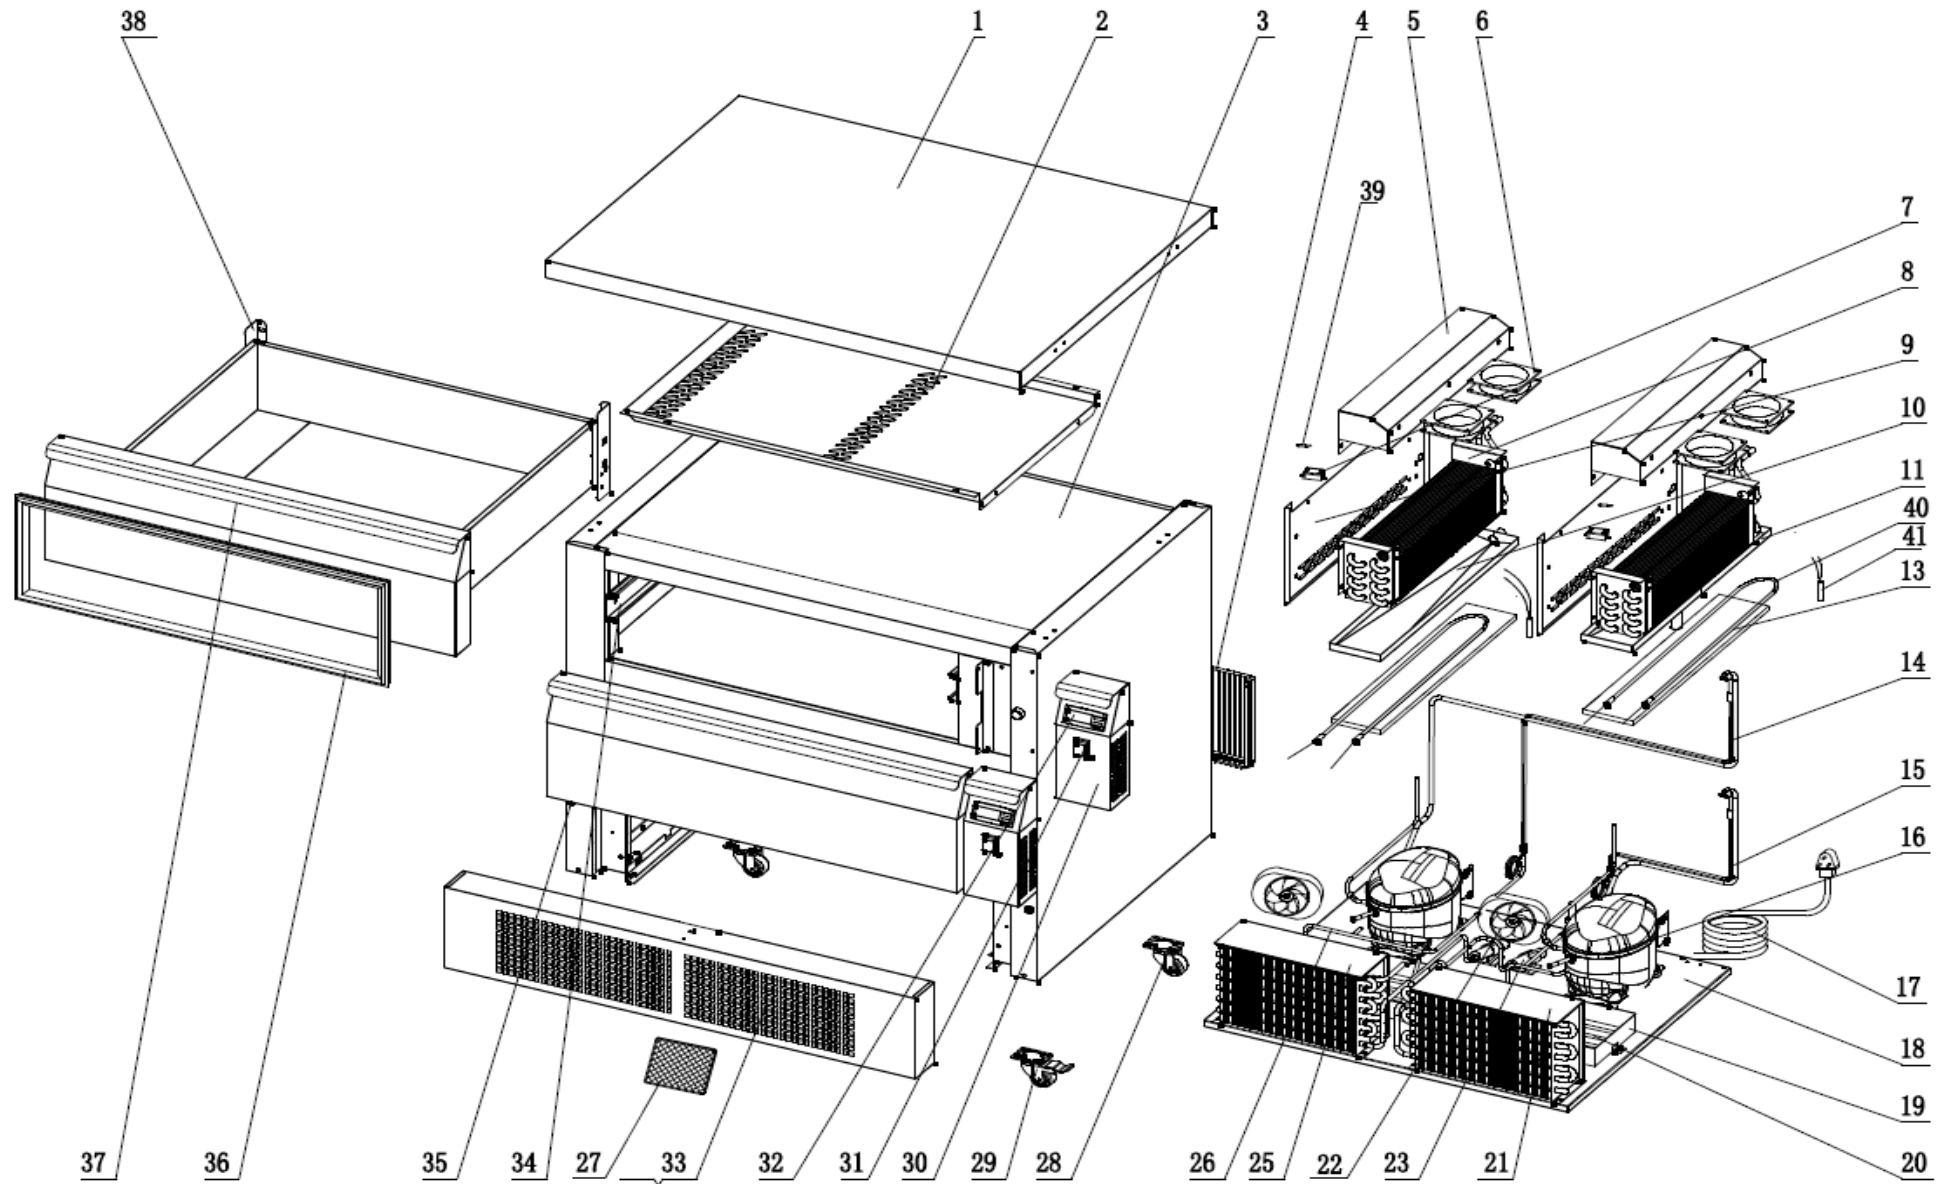

Exploded diagram and spare parts list

For machines with – DA996-02

[Click](#)

From 5085665-UK(9032148-9032158)

For machines with – DA996

[Click](#)

Prior to 5085665-UK(9032148-9032158)

Machine	Explode	Code	Description
DA996 Polar Double Drawer Counter Fridge/Freezer 2xGN	1		Top
DA996 Polar Double Drawer Counter Fridge/Freezer 2xGN	2		Air Flow Conduct Board
DA996 Polar Double Drawer Counter Fridge/Freezer 2xGN	3		Body
DA996 Polar Double Drawer Counter Fridge/Freezer 2xGN	4		Unite Room Grills
DA996 Polar Double Drawer Counter Fridge/Freezer 2xGN	5		The Fan Support
DA996 Polar Double Drawer Counter Fridge/Freezer 2xGN	6	AH333	Circle Fan
DA996 Polar Double Drawer Counter Fridge/Freezer 2xGN	7	AK128	Sensor Fixed box
DA996 Polar Double Drawer Counter Fridge/Freezer 2xGN	8	AK129	Evaporator
DA996 Polar Double Drawer Counter Fridge/Freezer 2xGN	9		Evaporator Cover
DA996 Polar Double Drawer Counter Fridge/Freezer 2xGN	10	AK072	Water Pan
DA996 Polar Double Drawer Counter Fridge/Freezer 2xGN	11	AK062	Water Pan
DA996 Polar Double Drawer Counter Fridge/Freezer 2xGN	13		Heat Preservation Foam
DA996 Polar Double Drawer Counter Fridge/Freezer 2xGN	14		Connecting Pipe Group
DA996 Polar Double Drawer Counter Fridge/Freezer 2xGN	15		Connecting Pipe Group
DA996 Polar Double Drawer Counter Fridge/Freezer 2xGN	16	AG569	Compressor (R290)
DA996 Polar Double Drawer Counter Fridge/Freezer 2xGN	17	AG554	Plug
DA996 Polar Double Drawer Counter Fridge/Freezer 2xGN	18		Unit Board
DA996 Polar Double Drawer Counter Fridge/Freezer 2xGN	19	AE803	Water Pan
DA996 Polar Double Drawer Counter Fridge/Freezer 2xGN	20		Discharge Pipe
DA996 Polar Double Drawer Counter Fridge/Freezer 2xGN	21	AK065	Right Condenser
DA996 Polar Double Drawer Counter Fridge/Freezer 2xGN	22	AK066	Condenser Fan
DA996 Polar Double Drawer Counter Fridge/Freezer 2xGN	23	AB120	Filter Drier
DA996 Polar Double Drawer Counter Fridge/Freezer 2xGN	25	AK073	Left Condenser
DA996 Polar Double Drawer Counter Fridge/Freezer 2xGN	26		Discharge Pipe
DA996 Polar Double Drawer Counter Fridge/Freezer 2xGN	27	AK067	Filter
DA996 Polar Double Drawer Counter Fridge/Freezer 2xGN	28	AK068	Standard Castor
DA996 Polar Double Drawer Counter Fridge/Freezer 2xGN	29		Braked Castor
DA996 Polar Double Drawer Counter Fridge/Freezer 2xGN	30	AK069	Front Panel
DA996 Polar Double Drawer Counter Fridge/Freezer 2xGN	31	AB308	Main Switch
DA996 Polar Double Drawer Counter Fridge/Freezer 2xGN	32	AK130	Thermostat
DA996 Polar Double Drawer Counter Fridge/Freezer 2xGN	33		Down Front Panel
DA996 Polar Double Drawer Counter Fridge/Freezer 2xGN	34	AK070	Guide Left & Right
DA996 Polar Double Drawer Counter Fridge/Freezer 2xGN	35		Support Tray Nut
DA996 Polar Double Drawer Counter Fridge/Freezer 2xGN	36	AJ793	Drawer Gasket
DA996 Polar Double Drawer Counter Fridge/Freezer 2xGN	37	AK074	Drawer
DA996 Polar Double Drawer Counter Fridge/Freezer 2xGN	38		Back Support
DA996 Polar Double Drawer Counter Fridge/Freezer 2xGN	39	AC614	Sensor
DA996 Polar Double Drawer Counter Fridge/Freezer 2xGN	40	AK191	Defrost Heating Element
DA996 Polar Double Drawer Counter Fridge/Freezer 2xGN	41	AB955	Protector for Heating Element
DA996 Polar Double Drawer Counter Fridge/Freezer 2xGN	N/A	AK446	Drawer Fronts incl. Screws