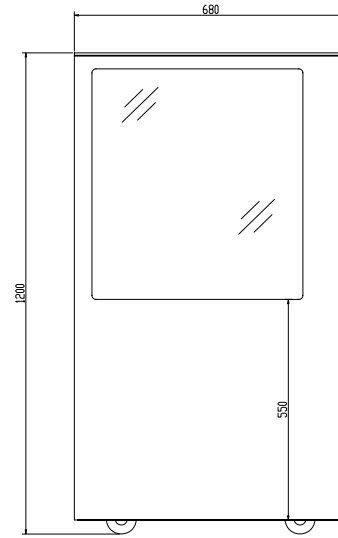

BACK

SIDE VIEW

SECTION VIEW

ELEVATION

PLAN

Drawn by:		SKU Code (s)	
Date:	16/06/2019	DB950	
Drawing title:	DB950 Deli Showcase Refrigerator		
Status:	Final	Revision:	1