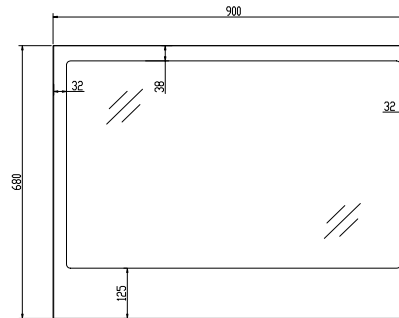

BACK

SIDE VIEW

SECTION VIEW

ELEVATION

PLAN

Drawn by:		SKU Code (s)	
Date:	16/06/2019	DB950	
Drawing title:	DB950 Deli Showcase Refrigerator		
Status:	Final	Revision:	1