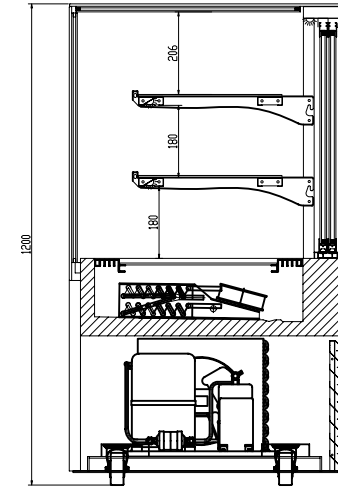

BACK

SIDE VIEW

SECTION VIEW

ELEVATION

PLAN

Drawn by:		SKU Code (s)	
Date:	16/06/2019	DB950	
Drawing title:	DB950 Deli Showcase Refrigerator		
Status:	Final	Revision:	1