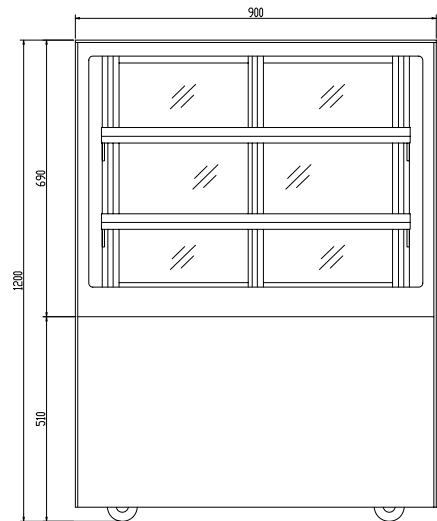

BACK

SIDE VIEW

SECTION VIEW

ELEVATION

PLAN

Drawn by:		SKU Code (s)	
Date:	16/06/2019	DB950	
Drawing title:	DB950 Deli Showcase Refrigerator		
Status:	Final	Revision:	1