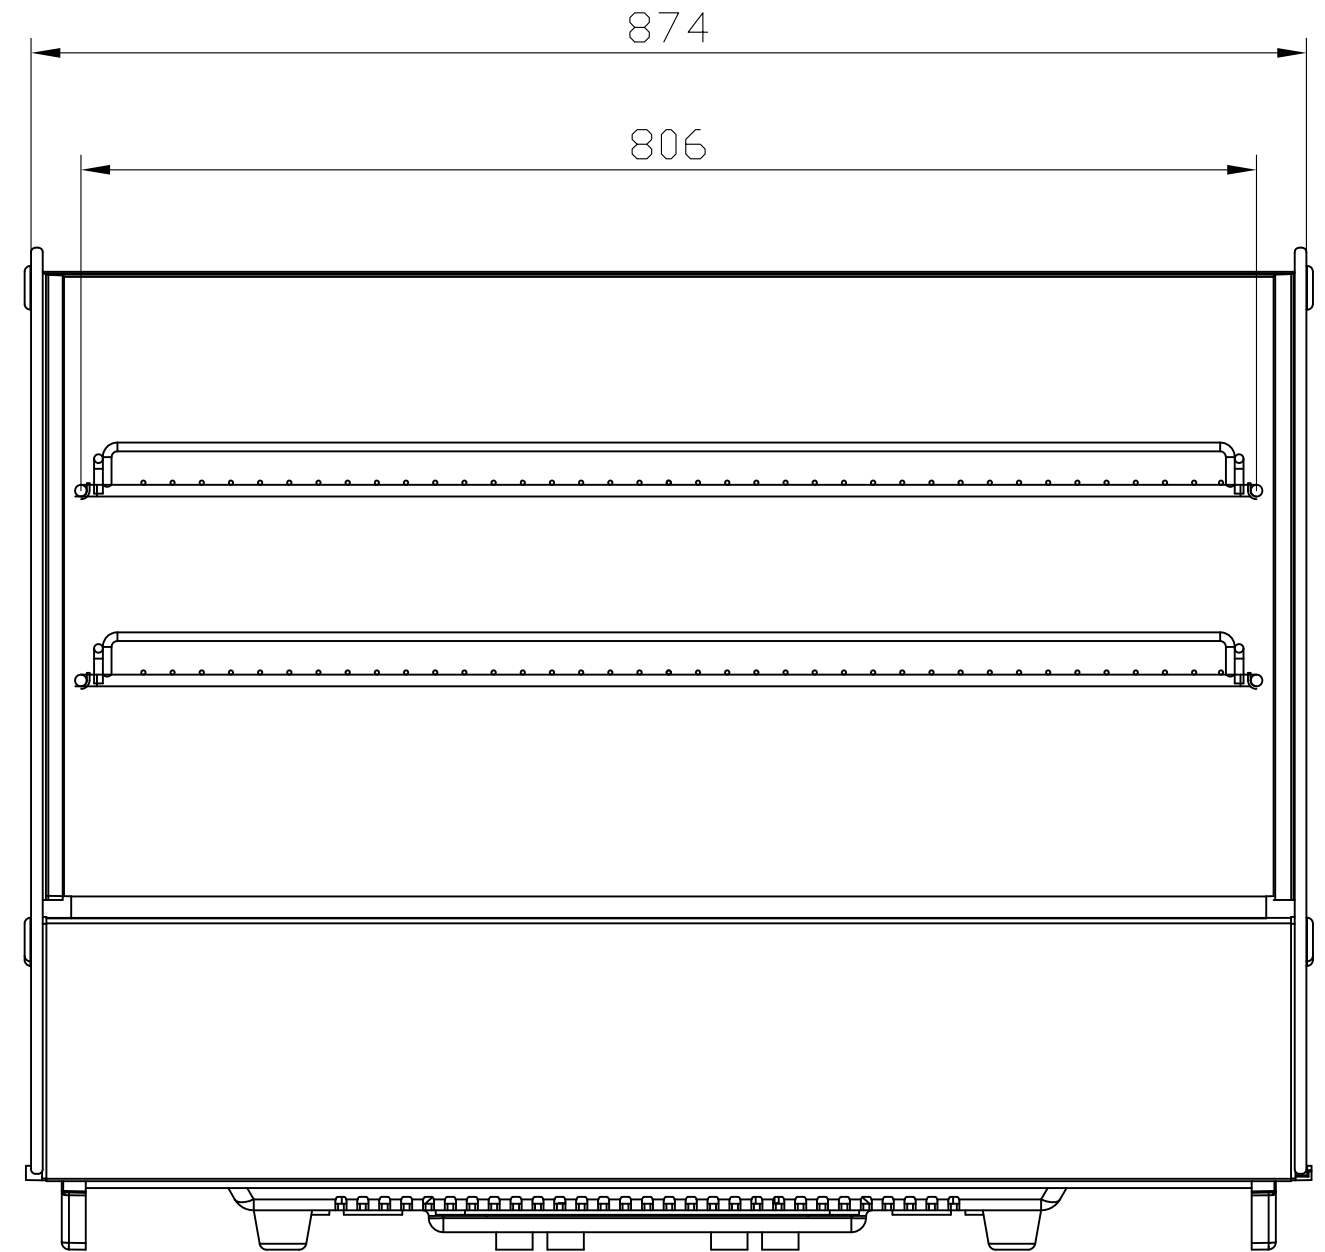

RTW-160L

Drawn by:	SKU Code(s)		
Date: 2019/06/13	CD230		
Sheet: 1			
Drawing Title: Polar Refrigerated Display Merchandiser - 160Ltr			
Status:	Final	Revision:	1