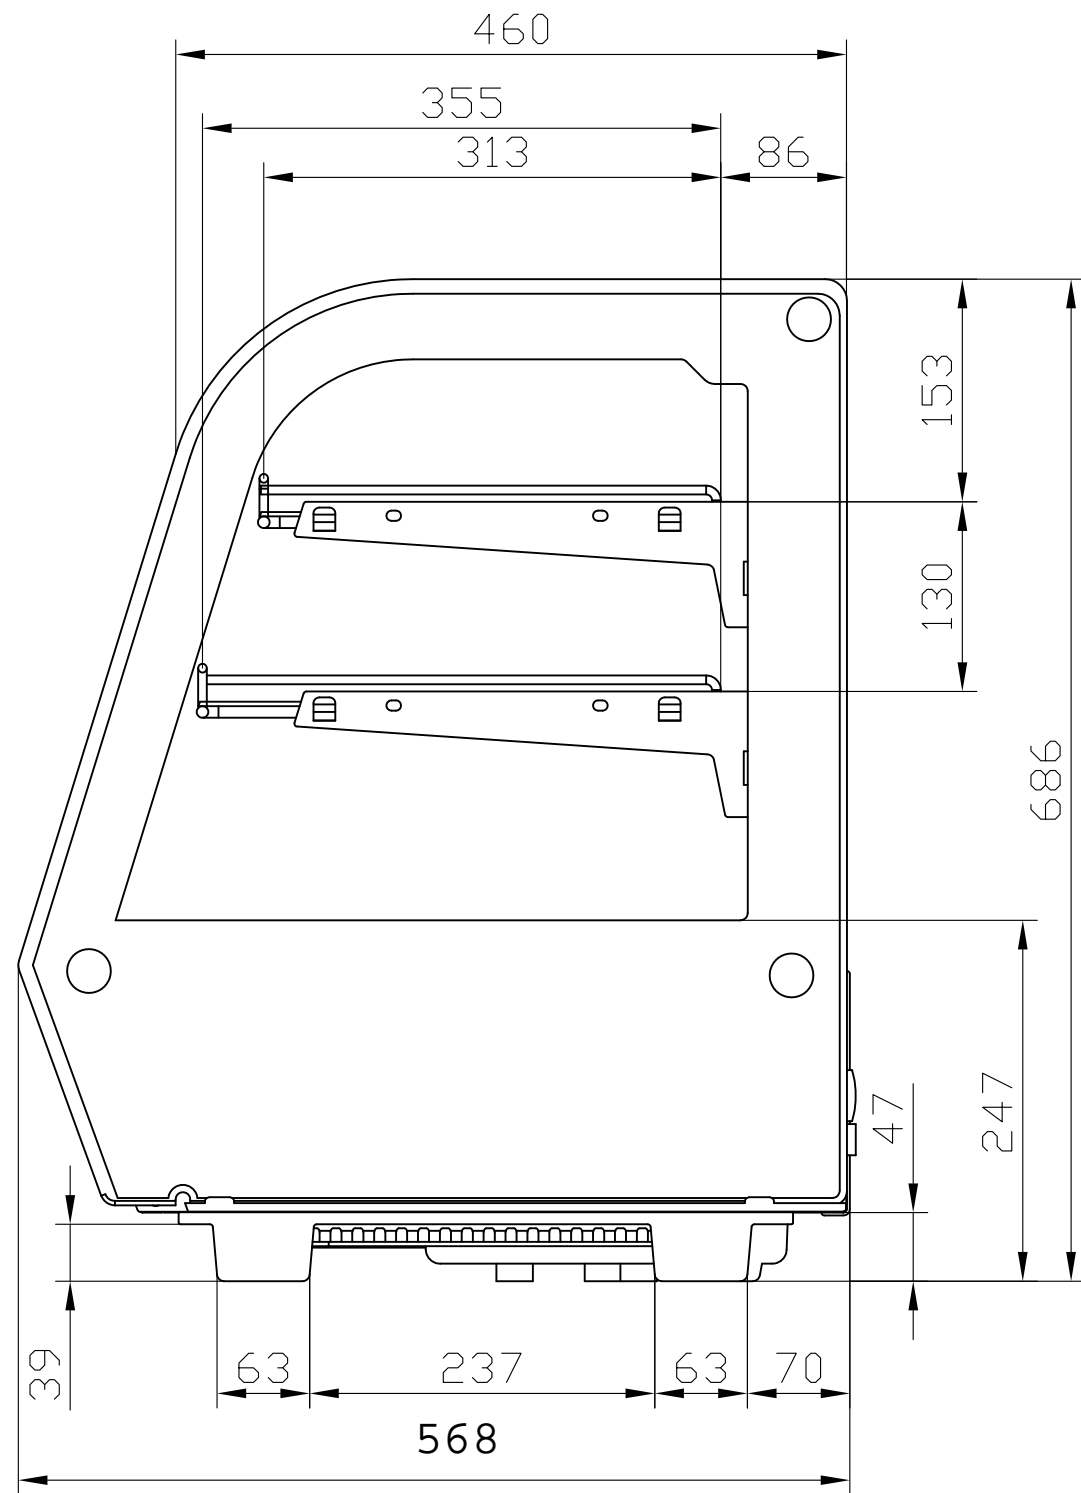

RTW-160L

Drawn by:	SKU Code(s)		
Date: 2019/06/13	CD230		
Sheet: 1			
Drawing Title: Polar Refrigerated Display Merchandiser - 160Ltr			
Status:	Final	Revision:	1