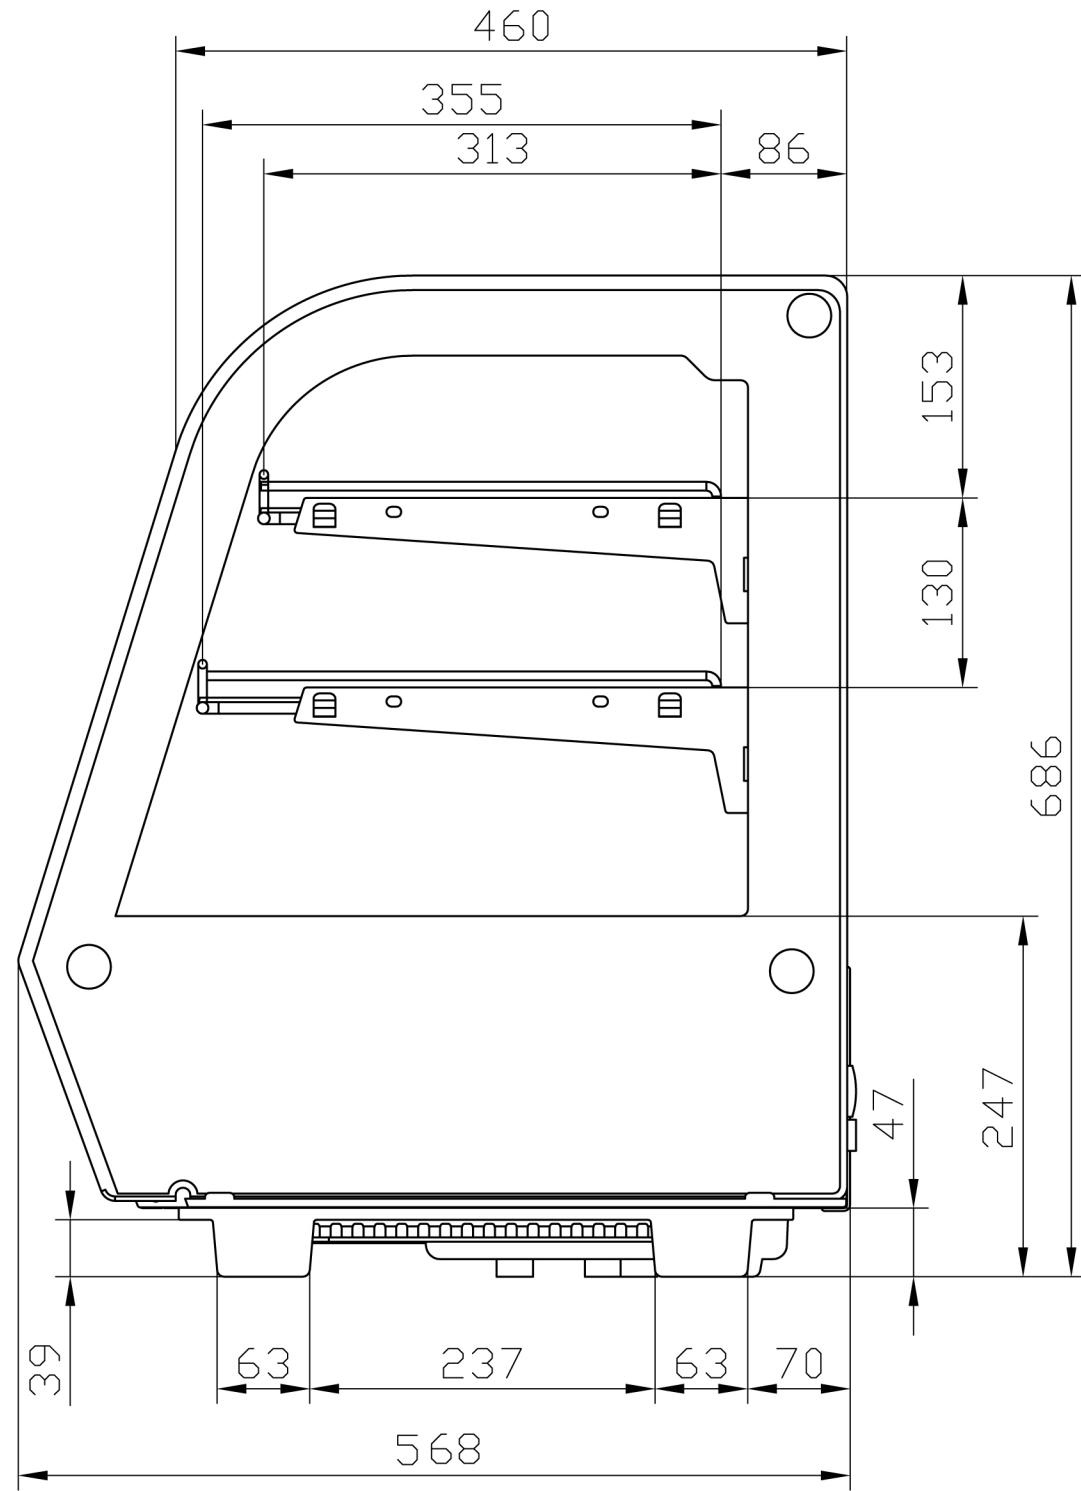

RTW-120L

Drawn by:	SKU Code(s)		
Date: 2019/06/13	CD229		
Sheet: 1			
Drawing Title: Polar Refrigerated Display Merchandiser - 120Ltr			
Status:	Final	Revision:	1