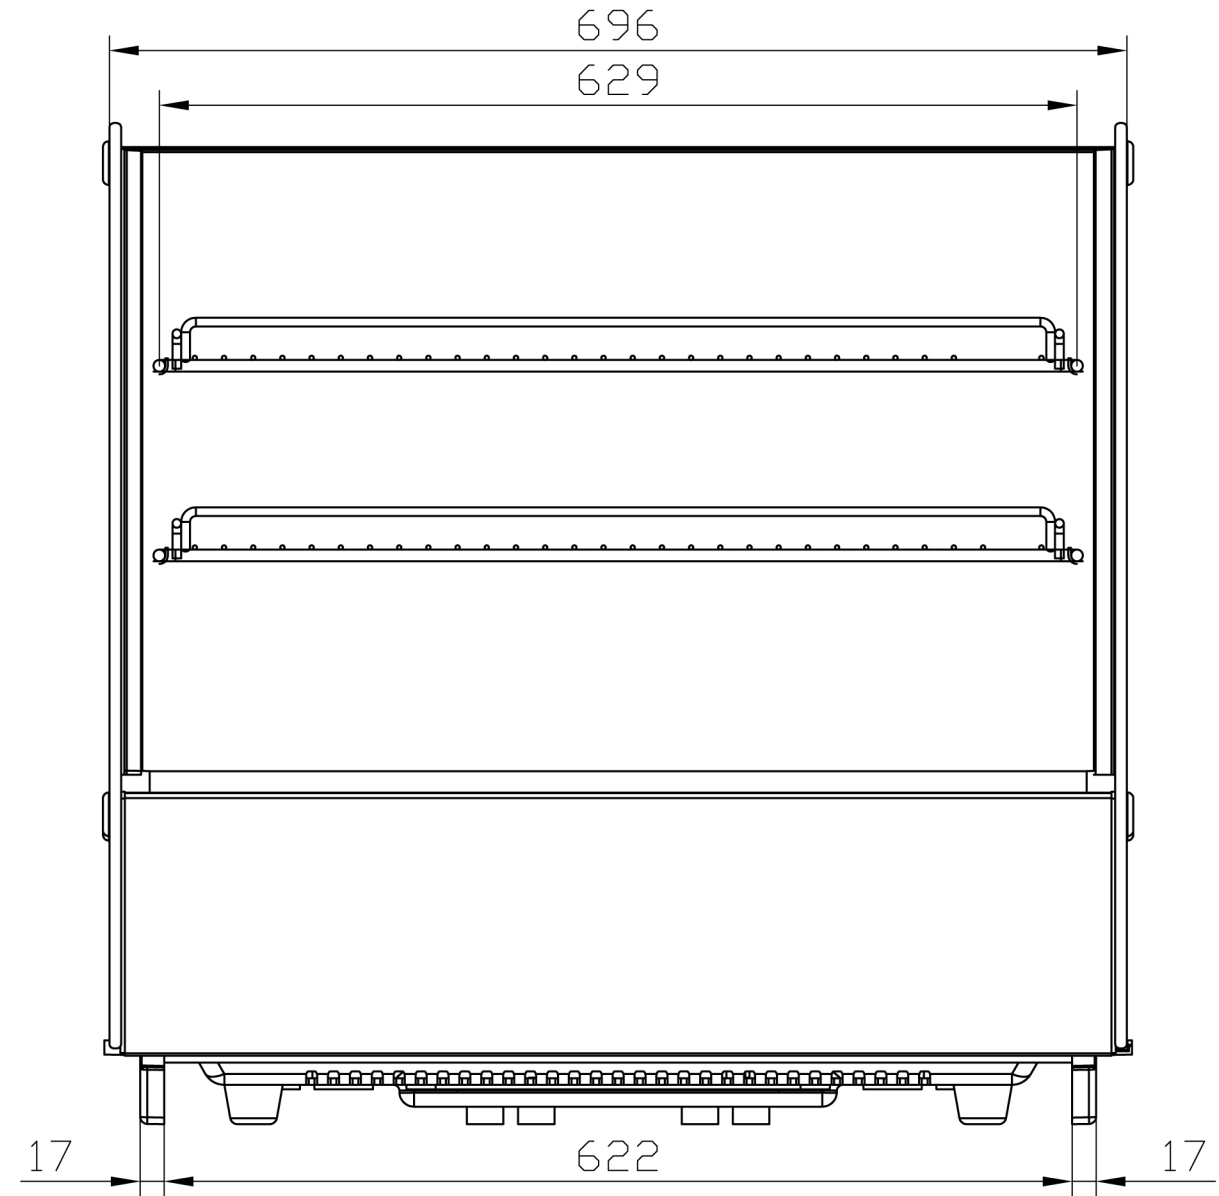

RTW-120L

Drawn by:	SKU Code(s)		
Date: 2019/06/13	CD229		
Sheet: 1			
Drawing Title: Polar Refrigerated Display Merchandiser - 120Ltr			
Status:	Final	Revision:	1