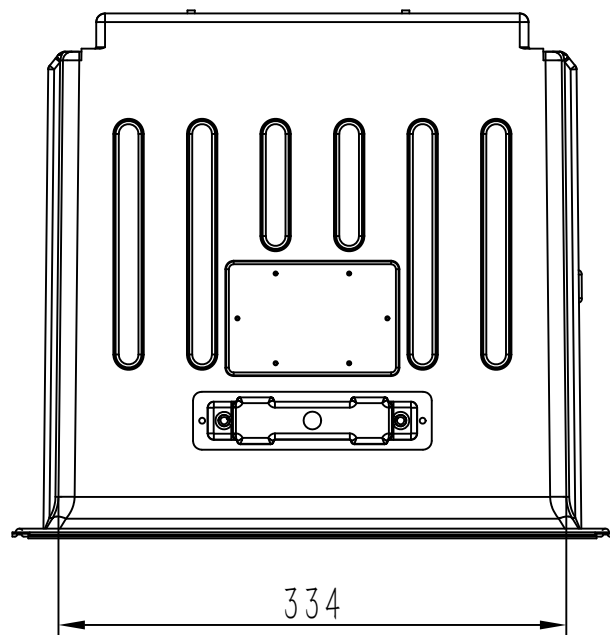

Drawn By:	SKU code(s): CB058
Date: 28/01/2021	
Sheet: 1	
Drawing Title: Polar C-Series Table Top Wine Fridge -16 Bottle	
Status Revision	

**Interior dimension and the distance between each shelf**