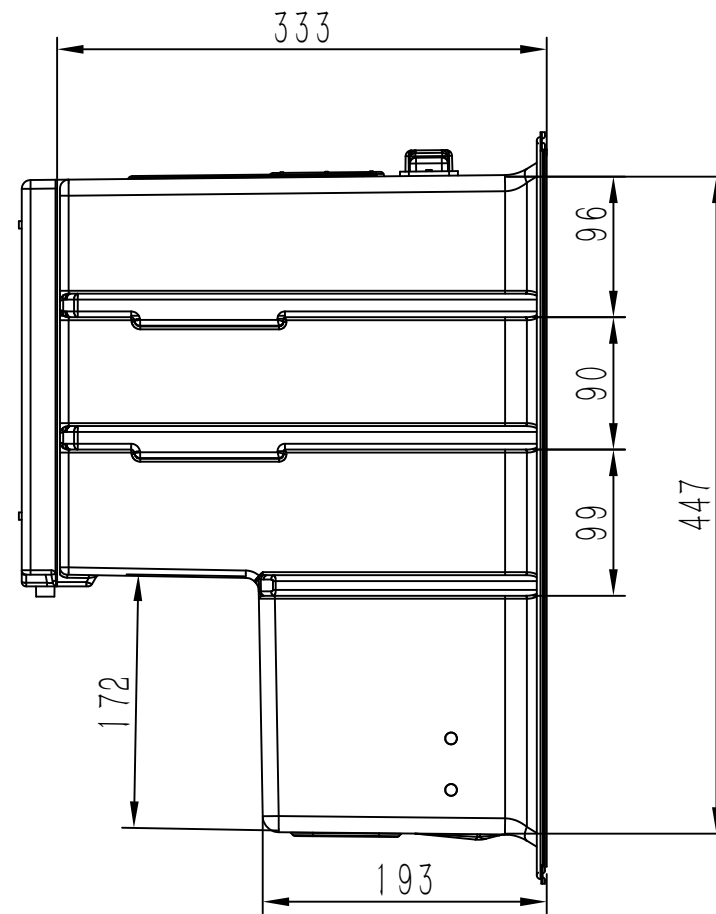

Drawn By:	SKU code(s): CB058
Date: 28/01/2021	
Sheet: 1	
Drawing Title: Polar C-Series Table Top Wine Fridge -16 Bottle	
Status Revision	

**Interior dimension and the distance between each shelf**