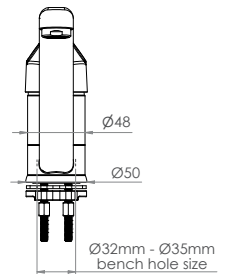

Commercial Tapware

GUARDIAN® TAPWARE

Stainless Steel Swivel Sink Mixer

T-3MS4MIX

T-3MS6MIX

- Full S/S Construction
- Available in WELS 4 Star 7.5LPM or WELS 6 Star 4.5LPM
- Includes Flexi Hoses – ½” FI BSP
- Working Pressure Range 150kPa-500kPa
- Maximum Operating Temperature 80 Degrees

Side

Top

Front

T-3MSSP-MIXCART

*Exclusions apply

3monkeez.com.au