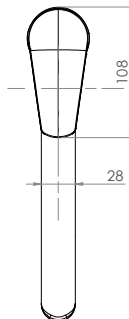

## Stainless Steel Swivel Sink Mixer

**T-3MS4MIX**

**T-3MS6MIX**

- Full S/S Construction
- Available in WELS 4 Star 7.5LPM or WELS 6 Star 4.5LPM
- Includes Flexi Hoses – ½” FI BSP
- Working Pressure Range 150kPa-500kPa
- Maximum Operating Temperature 80 Degrees

Side

Top

Front

**T-3MSSP-MIXCART**

\*Exclusions apply

[3monkeez.com.au](http://3monkeez.com.au)