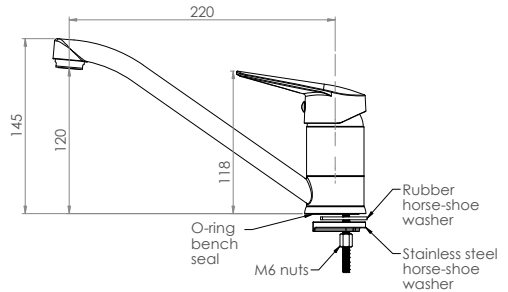

## Stainless Steel Swivel Sink Mixer

**T-3MS4MIX**

**T-3MS6MIX**

- Full S/S Construction
- Available in WELS 4 Star 7.5LPM or WELS 6 Star 4.5LPM
- Includes Flexi Hoses – ½” FI BSP
- Working Pressure Range 150kPa-500kPa
- Maximum Operating Temperature 80 Degrees

Side

Top

Front

**T-3MSSP-MIXCART**

\*Exclusions apply

[3monkeez.com.au](http://3monkeez.com.au)