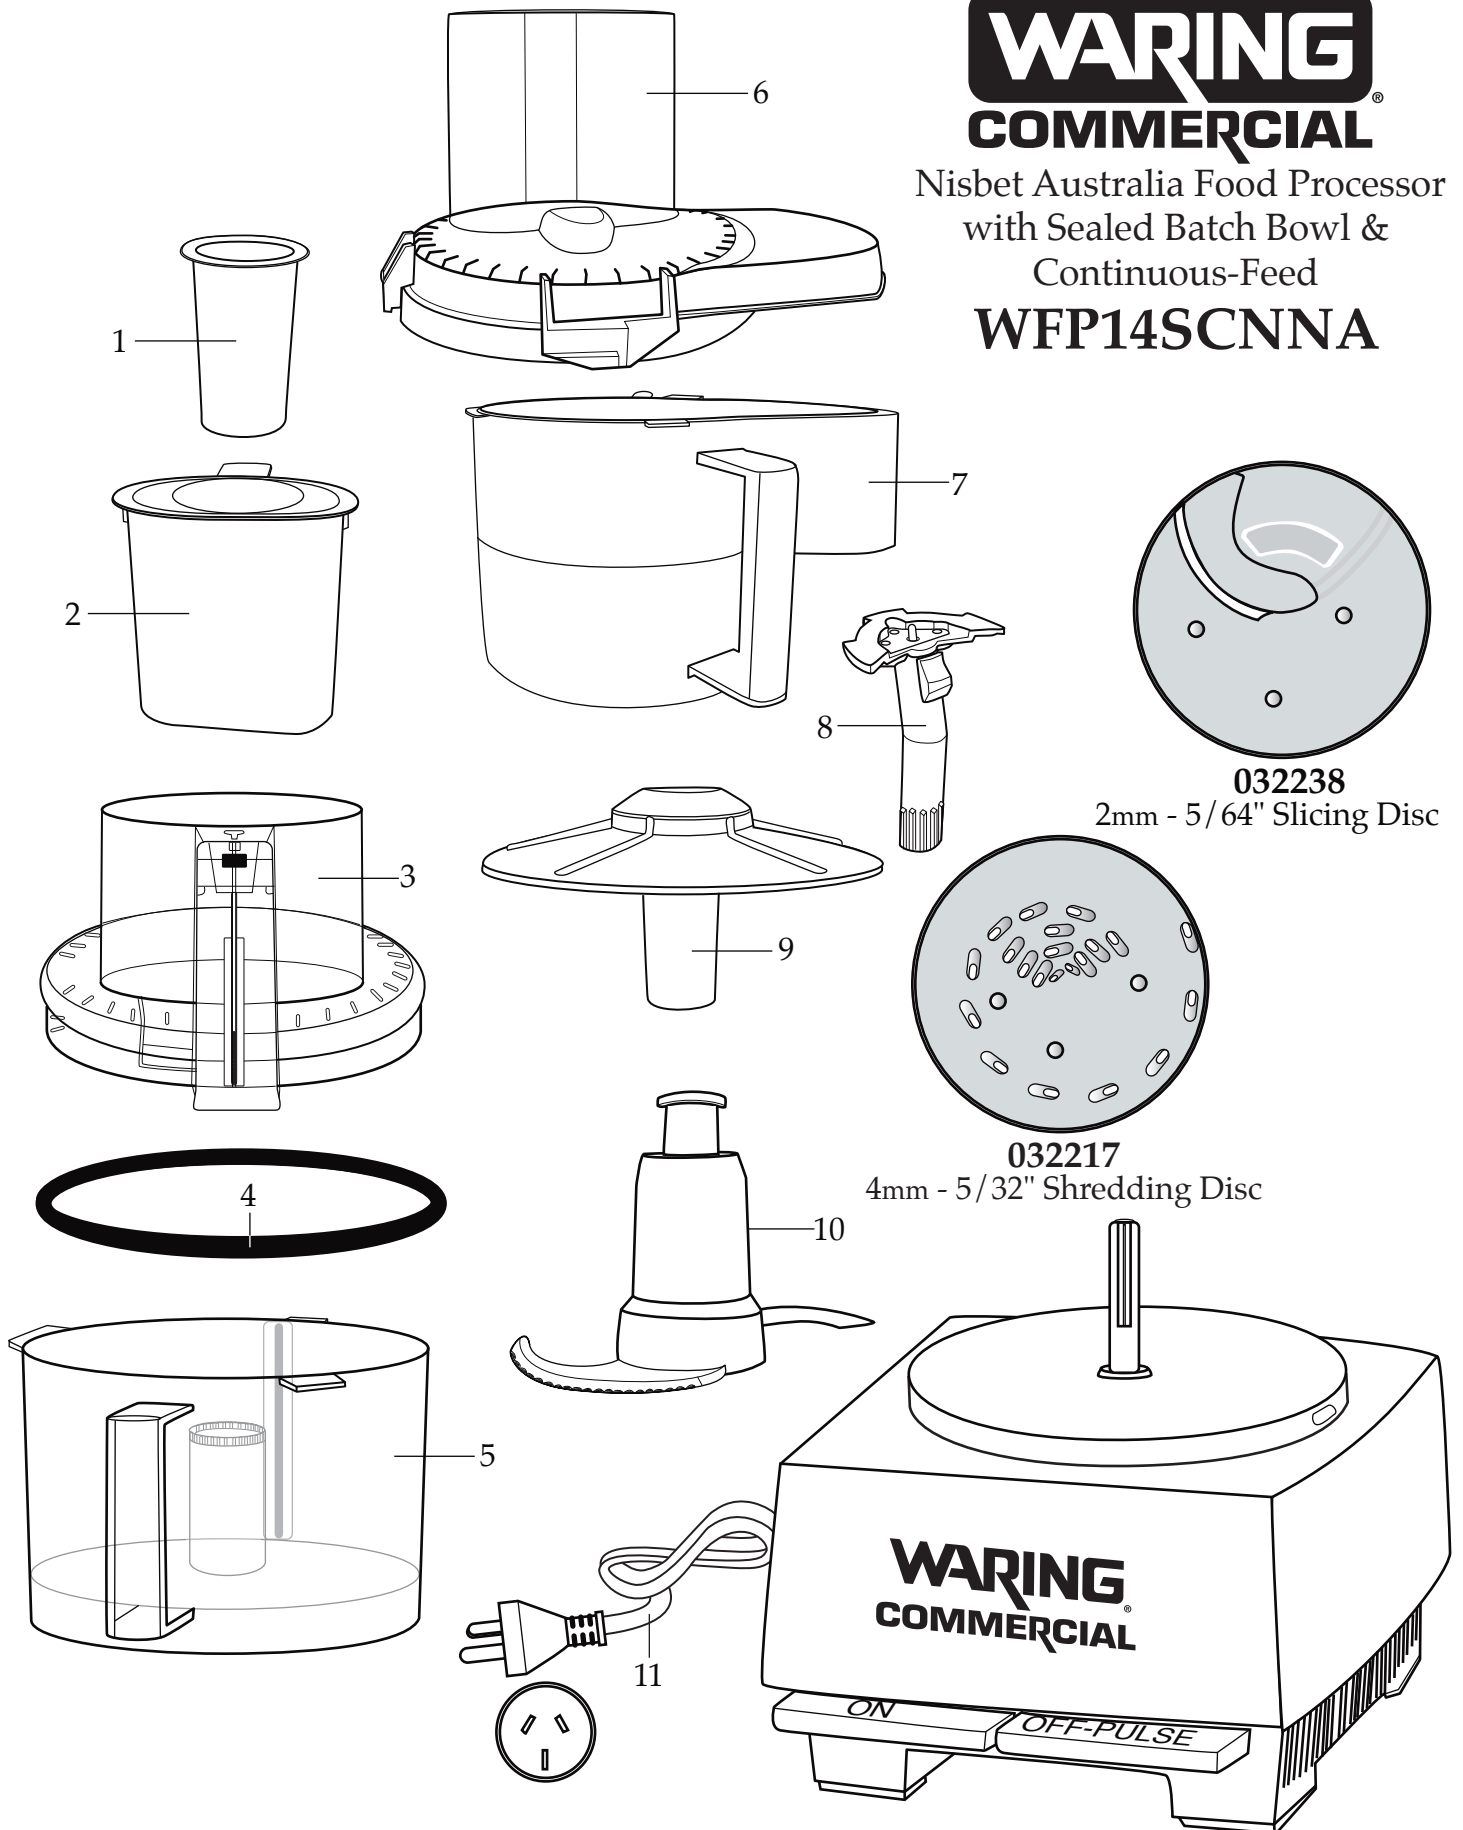

WARING COMMERCIAL

Nisbet Australia Food Processor
with Sealed Batch Bowl &
Continuous-Feed
WFP14SCNNA

Illustration #	Part #	Description
1	030559	Small Pusher
2	030560	Large Pusher
3	030561	Bowl Cover
4	030562	Cover Seal
5	030563	Bowl
6	030564	Continuous Feed Cover
7	030565	Continuous Feed Bowl
8	030567	Disc Stem
9	030566	Slinger
10	030568	Serrated S Blade
11	026129	Cord

Internal Components